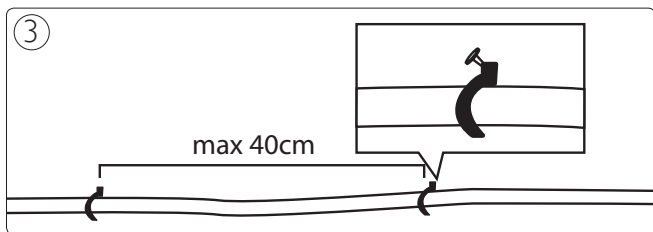

PHILIPS

Incl.

Philips Lighting Contact Centre
Int. Business Reply Service
I.B.R.S. / C.C.R.I. Numéro 10461
5600 VB Eindhoven
Pays-Bas / The Netherlands

www.philips.com/homelighting
 +800 7445 4775

4404.018.39491
Last update: 14/12/12