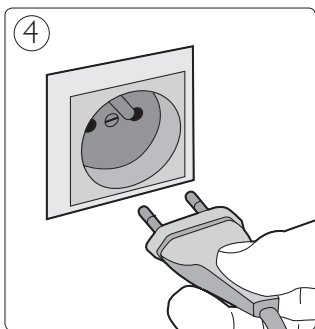

PHILIPS

Incl.

Philips Lighting Contact Centre
Int. Business Reply Service
I.B.R.S. / C.C.R.I. Numéro 10461
5600 VB Eindhoven
Pays-Bas / The Netherlands

www.philips.com/homelighting
 +800 7445 4775

4404.018.39491
Last update: 14/12/12